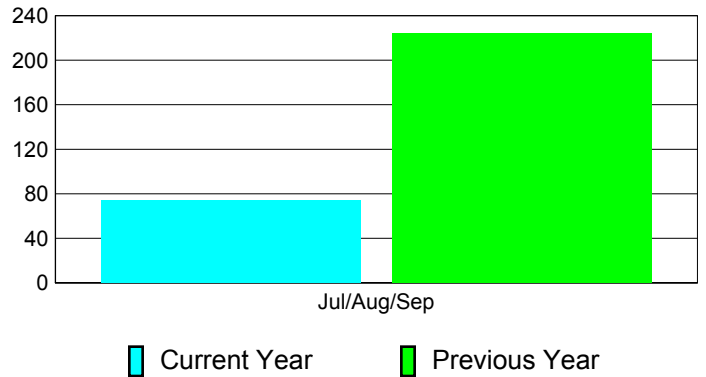

Comparison of Membership Gain/Loss

Current Year Compared to the Previous Year