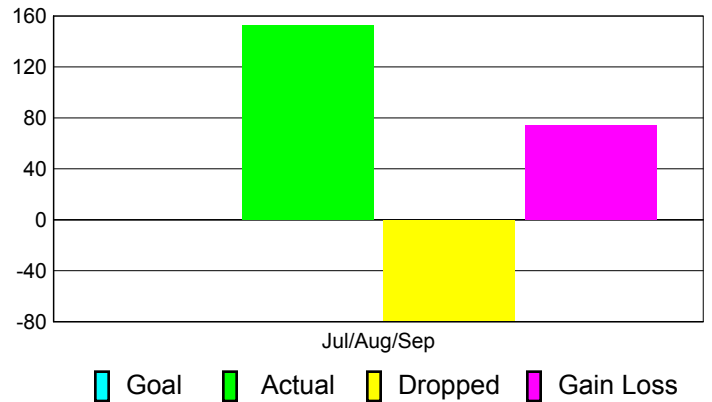

Membership Results 2011-2012

Goal, New, Dropped, Gain/Loss