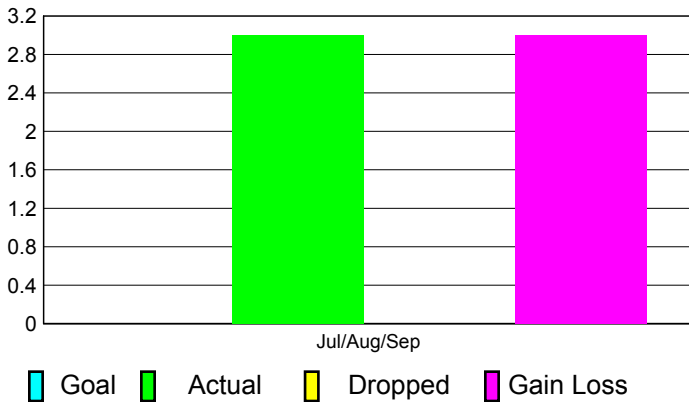

2011-2012 GMT Reports for District (or Undistricted) **District 324D6**

GMT: **M NAGARAJAN**

Location: **INDIA**

GMT CA: **6**

CLUBS

**Club Results
2011-2012**

**Clubs
2010-2011**

Month	New Club Goal	Actual New Clubs	Actual Dropped Clubs	Gain/Loss of Clubs	Gain/Loss of Clubs
Jul/Aug/Sep		3	0	3	5
Totals		3	0	3	5

Club Results 2011-2012

Goal, New, Dropped, Gain/Loss

Comparison of Club Gain/Loss

Current Year Compared to the Previous Year

YTD Status Quo Clubs 2011-2012

Status Quo Clubs Compared to Status Quo Members

MEMBERSHIP