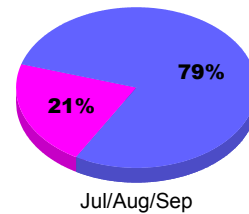

**Membership Results
2011-2012**

**Membership
2010-2011**

Month	Net Memb Goal	Actual New Memb	Actual Dropped Memb	Gain/Loss of Memb	Gain/Loss of Memb
Jul/Aug/Sep		153	-79	74	224
Totals		153	-79	74	224

Membership Results 2011-2012

Goal, New, Dropped, Gain/Loss

Comparison of Membership Gain/Loss

Current Year Compared to the Previous Year

Gender Comparison 2011-2012

Male Female